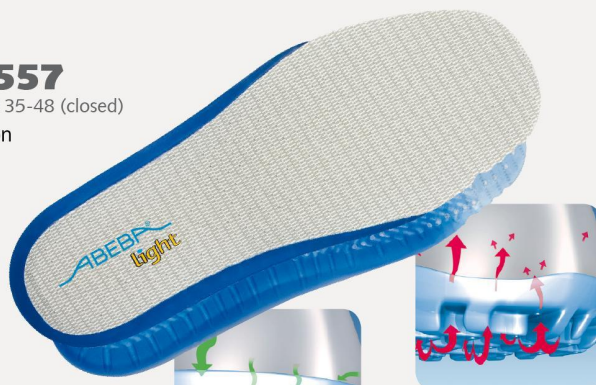

ESD-Safety shoes light Low shoe black ESD

Art. 31038

light

- ▶ Size 35-48
- ▶ CE, EN ISO 20345:2011, S2, SRA
- ▶ Smooth leather, black
- ▶ Breathable lining with Silver ions
- ▶ Instep area with lacing
- ▶ Non-slip PU walking sole
- ▶ Steel toe cap
- ▶ Replaceable acc Wave insole (article no. 3557)
- ▶ Sanitized treated
- ▶ ESD dissipative according to DIN EN 61340
- ▶ Reflective material
- ▶ Suitable for heel and foot lift

TECHNOLOGY

OUTSOLE

- 1_ ESD dissipative according to DIN EN 61340
- 2_ SRA slip resistance according to EN ISO 20345:2011
- 3_ Lightweight PU-sole with high slip resistance and shock absorption
- 4_ Fuel resistance

3557
Size 35-48 (closed)

3556
Size 35-48 (open)

steel toe-cap