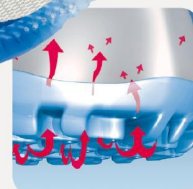

ESD-Safety shoes light Low shoe black ESD

Art. 31038

light

- ▶ Size 35-48
- ▶ CE, EN ISO 20345:2011, S2, SRA
- ▶ Smooth leather, black
- ▶ Breathable lining with Silver ions
- ▶ Instep area with lacing
- ▶ Non-slip PU walking sole
- ▶ Steel toe cap
- ▶ Replaceable acc Wave insole (article no. 3557)
- ▶ Sanitized treated
- ▶ ESD dissipative according to DIN EN 61340
- ▶ Reflective material
- ▶ Suitable for heel and foot lift

TECHNOLOGY

OUTSOLE

- 1_ ESD dissipative according to DIN EN 61340
- 2_ SRA slip resistance according to EN ISO 20345:2011
- 3_ Lightweight PU-sole with high slip resistance and shock absorption
- 4_ Fuel resistance

3557
Size 35-48 (closed)

3556
Size 35-48 (open)

steel toe-cap