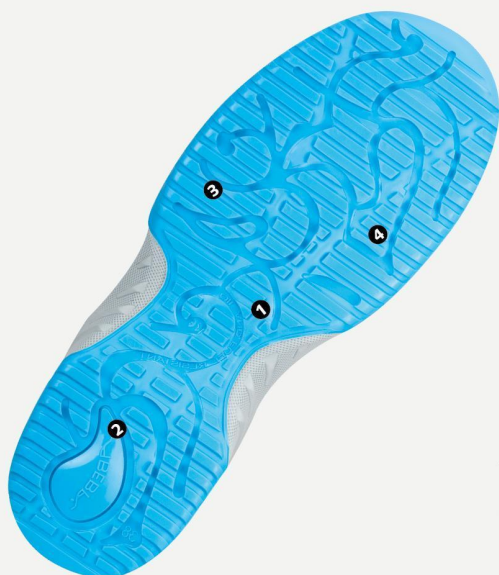

ESD-Safety shoes uni6 Low shoe blue ESD

Art. 31762

uni6

- ▶ Size 35-48
- ▶ CE, EN ISO 20345:2011, S1, SRC
- ▶ Functional leather with honeycomb pattern, blue
- ▶ Breathable lining with Silver Point
- ▶ Instep area with lacing
- ▶ Foamed PU midsole
- ▶ Non-slip TPU walking sole
- ▶ Steel toe cap
- ▶ Replaceable Soft Comfort insole M (article no. 350122)
- ▶ Sanitized treated
- ▶ ESD dissipative according to DIN EN 61340
- ▶ Water-repellent
- ▶ Scratch-proof
- ▶ **Size 35 with replaceable acc Wave insole (art. 3576)

TECHNOLOGY

OUTSOLE

- 1_ ESD dissipative according to DIN EN 61340
- 2_SRC slip resistance according to EN ISO 20345:2011
- 3_Animal fats and oil resistant
- 4_Fuel resistance

350122
Size 35-48

Product qualification DIN EN 61340-5-1:	
test method	IEC 61340-5-1
limit values	$R \leq 10^8 \Omega$
average value	$R = 10^7 \Omega$