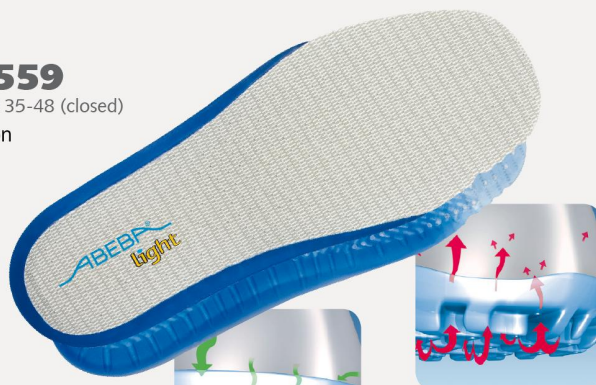

ESD-Occupational shoes light Lace-up shoe white ESD

ABEBA®

Art. 31133

light

- ▶ Size 35-48
- ▶ CE, EN ISO 20347:2012, O2, FO, SRA
- ▶ Smooth leather, white
- ▶ Breathable lining with Silver ions
- ▶ Instep area with lacing
- ▶ Non-slip PU walking sole
- ▶ Replaceable acc Wave insole (article no. 3559)
- ▶ Sanitized treated
- ▶ ESD dissipative according to DIN EN 61340
- ▶ Reflective material
- ▶ Suitable for heel and foot lift

TECHNOLOGY

OUTSOLE

- 1_ ESD dissipative according to DIN EN 61340
- 2_ SRA slip resistance according to EN ISO 20347:2012
- 3_ Lightweight PU-sole with high slip resistance and shock absorption
- 4_ Fuel resistance

3559
Size 35-48 (closed)

3558
Size 35-48 (open)