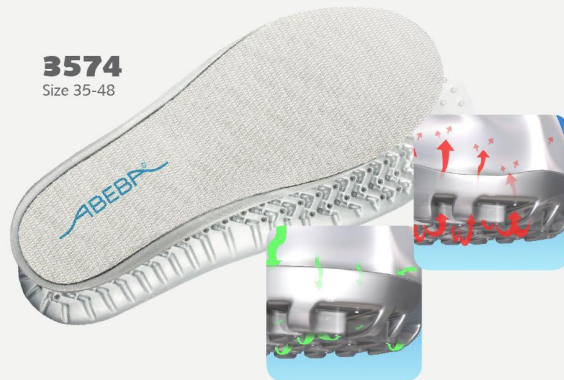

Occupational Shoes Dynamic Clog grey/ white

ABEBA®

Art. 37366

DYNAMIC

- ▶ Size 35-48
- ▶ CE, EN ISO 20347:2012, OB, FO,E,A, SRC
- ▶ TÜV GS-tested safety DIN 4843 part 100 paragraph 3.1v.8/93
- ▶ Microfibre, grey/ white
- ▶ Heel strap non-foldable, adjustable
- ▶ Non-slip TPU walking sole
- ▶ Replaceable acc Wave insole (article no. 3574)
- ▶ Sanitized treated
- ▶ ESD dissipative according to DIN EN 61340

A[®] micro

TECHNOLOGY

OUTSOLE

- 1_ ESD dissipative according to DIN EN 61340
- 2_SRC slip resistance according to EN ISO 20347:2012
- 3_Sole with high slip resistance
- 4_Animal fats, oil and fuel resistant
- 5_Fuel resistance

3574
Size 35-48

HEEL STRAP
fixed with adjustable
fastening