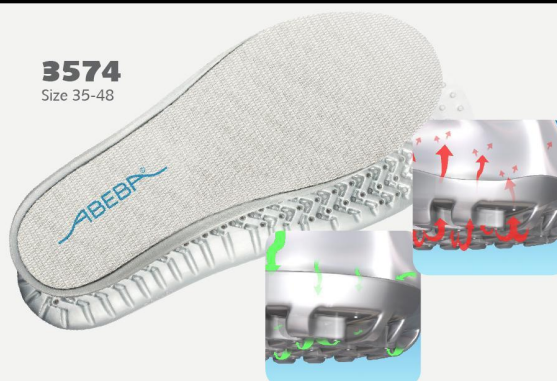

ESD-Occupational Shoes Dynamic Clog grey/ yellow ESD

ABEBA®

Art. 37364

DYNAMIC

- ▶ Size 35-48
- ▶ CE, EN ISO 20347:2012, OB, FO,E,A, SRC
- ▶ TÜV GS-tested safety DIN 4843 part 100 paragraph 3.1v.8/93
- ▶ Microfibre, grey/ yellow
- ▶ Heel strap non-foldable, adjustable
- ▶ Non-slip TPU walking sole
- ▶ Replaceable acc Wave insole (article no. 3574)
- ▶ Sanitized treated
- ▶ ESD dissipative according to DIN EN 61340
- ▶ EXPIRED

A[®] micro

TECHNOLOGY

OUTSOLE

- 1_ ESD dissipative according to DIN EN 61340
- 2_ SRC slip resistance according to EN ISO 20347:2012
- 3_ Sole with high slip resistance
- 4_ Animal fats, oil and fuel resistant
- 5_ Fuel resistance

3574
Size 35-48

HEEL STRAP
fixed with adjustable
fastening