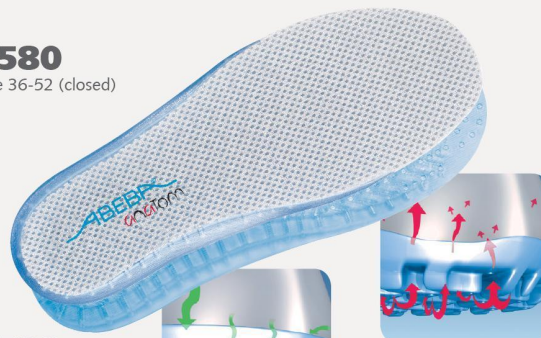

ESD-Safety shoes anatom Moots black ESD

ABEBA®

Art. 32169

anatom

- ▶ Size 36-50
- ▶ CE, EN ISO 20345:2011, S2, SRC
- ▶ Smooth leather, black
- ▶ Breathable lining with Silver Point
- ▶ Instep area with lacing
- ▶ Shock absorbant PU midsole
- ▶ Non-slip PU walking sole
- ▶ Steel toe cap
- ▶ Replaceable acc Wave insole (article no. 3580)
- ▶ Sanitized treated
- ▶ ESD dissipative according to DIN EN 61340
- ▶ Reflective material
- ▶ Scratch-resistant coating in heel and toe area
- ▶ Low cut
- ▶ EXPIRED

TECHNIK

LAUF SOHLE

- 1_ESD-gerecht nach DIN EN 61340
- 2_SRC-Rutschhemmung nach EN ISO 20345:2011
- 3_Selbstreinigendes Profil
- 4_Asymmetrische Ferse (natürliche Lagerung des Fußes)
- 5_Torsionsgelenk aus TPU
- 6_Umknickschutz (hohe Seitenstabilität)
- 7_Kraftstoffbeständigkeit

3580

Size 36-52 (closed)

3582

Size 36-52 (open)

steel toe-cap

ASYMMETRICAL HEEL