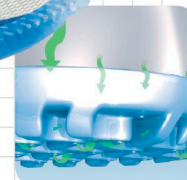

ESD-Safety shoes anatom Sandal black ESD

Art. 32189

anatom

- Size 36-52
- CE, EN ISO 20345:2011, S1, SRC
- Velours with breathable textile inlays, black
- Breathable lining with Silver Point
- Adjustable instep area
- Velcro fastening
- Shock absorbant PU midsole
- Non-slip PU walking sole
- Steel toe cap
- Replaceable acc Wave insole (article no. 3580)
- Sanitized treated
- ESD dissipative according to DIN EN 61340
- Reflective material
- Suitable for heel and foot lift

TECHNOLOGY

1. 1 ESD dissipative according to DIN EN 61340
2. 2 SRC slip resistance according to EN ISO 20345:2007
3. 3 Self cleaning profile
4. 4 Asymmetric heel for a natural bedding of the foot
5. 5 TPU torsion waist, arch support and high stability
6. 6 Flexzone supports the natural roll-off movement of the foot
7. 7 Fuel resistance