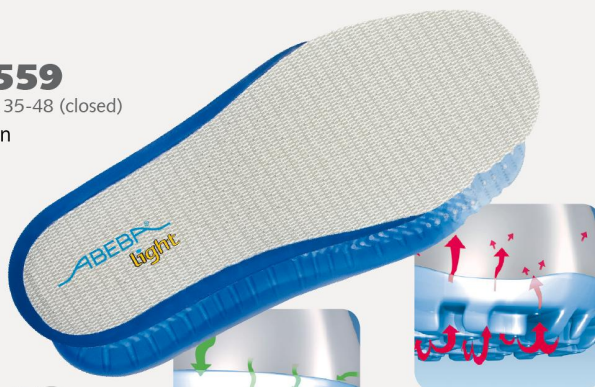

TECHNOLOGY

OUTSOLE

1. 1_ ESD dissipative according to DIN EN 61340
2. 2_ SRA slip resistance according to EN ISO 20347:2012
3. 3_ Lightweight PU-sole with high slip resistance and shock absorption
4. 4_ Fuel resistance

3559
Size 35-48 (closed)

3558
Size 35-48 (open)