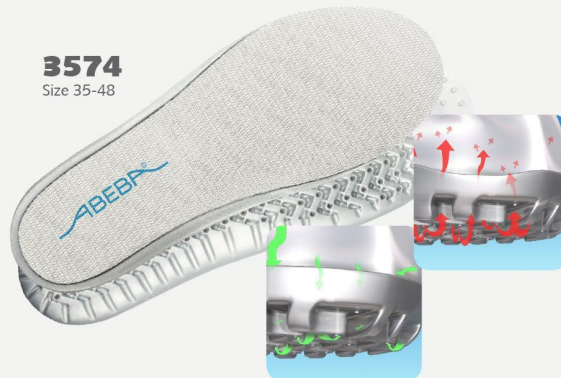

Occupational Shoes Dynamic Clog black/ yellow

ABEBA®

Art. 37343

DYNAMIC

- ▶ Size 35-48
- ▶ CE, EN ISO 20347:2012, OB, FO,E,A, SRC
- ▶ TÜV GS-tested safety DIN 4843 part 100 paragraph 3.1v.8/93
- ▶ Microfibre with breathable textile inlays, black/ yellow
- ▶ Heel strap non-foldable, adjustable
- ▶ Non-slip TPU walking sole
- ▶ Replaceable acc Wave insole (article no. 3574)
- ▶ Sanitized treated
- ▶ ESD dissipative according to DIN EN 61340

A[®] micro

TECHNOLOGY

OUTSOLE

- 1_ ESD dissipative according to DIN EN 61340
- 2_ SRC slip resistance according to EN ISO 20347:2012
- 3_ Sole with high slip resistance
- 4_ Animal fats, oil and fuel resistant
- 5_ Fuel resistance

3574
Size 35-48

HEEL STRAP
fixed with adjustable
fastening