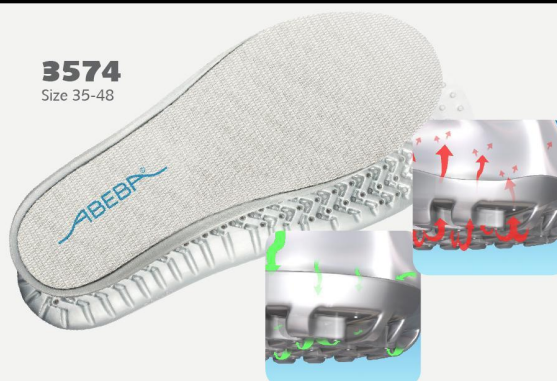

ESD-Occupational Shoes Dynamic Clog white ESD

ABEBA®

Art. 37360

DYNAMIC

- ▶ Size 35-48
- ▶ CE, EN ISO 20347:2012, OB, FO,E,A, SRC
- ▶ TÜV GS-tested safety DIN 4843 part 100 paragraph 3.1v.8/93
- ▶ Microfibre, white
- ▶ Heel strap non-foldable, adjustable
- ▶ Non-slip TPU walking sole
- ▶ Replaceable acc Wave insole (article no. 3574)
- ▶ Sanitized treated
- ▶ ESD dissipative according to DIN EN 61340

A^{micro}

TECHNOLOGY

OUTSOLE

- 1_ ESD dissipative according to DIN EN 61340
- 2_ SRC slip resistance according to EN ISO 20347:2012
- 3_ Sole with high slip resistance
- 4_ Animal fats, oil and fuel resistant
- 5_ Fuel resistance

3574
Size 35-48

HEEL STRAP
fixed with adjustable
fastening