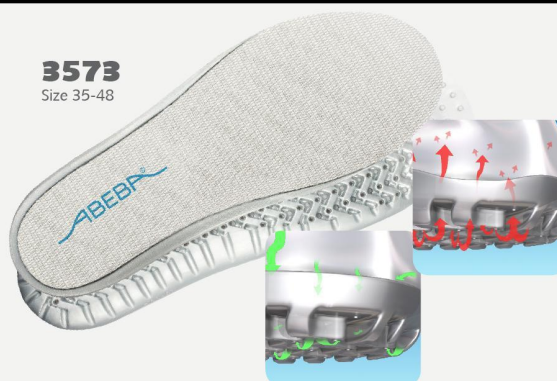

ESD-Occupational Shoes Easy Clog white perforated ESD

ABEBA®

Art. 37630

easy

- ▶ Size 35-48
- ▶ CE, EN ISO 20347:2012, OB, E,A,FO, SRC
- ▶ TÜV GS-tested safety DIN 4843 part 100 paragraph 3.1v.8/93
- ▶ Smooth leather, perforated, white
- ▶ Heel strap foldable, adjustable
- ▶ Non-slip TPU walking sole
- ▶ Replaceable acc Wave insole (article no. 3573)
- ▶ Sanitized treated
- ▶ ESD dissipative according to DIN EN 61340

TECHNOLOGY

OUTSOLE

- 1_ ESD dissipative according to DIN EN 61340
- 2_SRC slip resistance according to EN ISO 20347:2012
- 3_Sole with high slip resistance
- 4_Animal fats, oil and fuel resistant
- 5_Fuel resistance

3573
Size 35-48

HEEL STRAP
adjustable, foldable