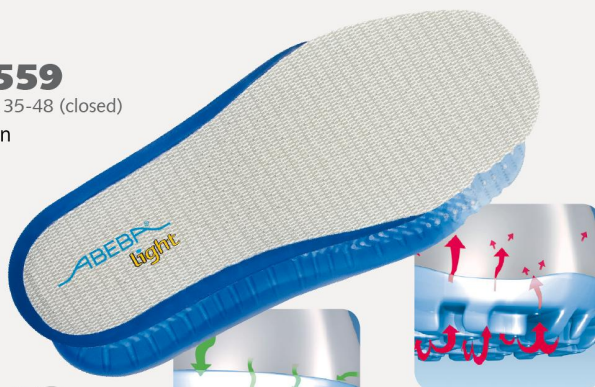

ESD-Occupational shoes light Sandal white ESD

Art. 31131

light

- ▶ Size 35-48
- ▶ CE, EN ISO 20347:2012, O1, FO, SRA
- ▶ Leather with Air-Mesh textile inlays, white
- ▶ Breathable lining with Silver ions
- ▶ Double velcro fastening
- ▶ Non-slip PU walking sole
- ▶ Replaceable acc Wave insole (article no. 3559)
- ▶ Sanitized treated
- ▶ ESD dissipative according to DIN EN 61340
- ▶ Suitable for heel and foot lift

TECHNOLOGY

OUTSOLE

- 1_ ESD dissipative according to DIN EN 61340
- 2_ SRA slip resistance according to EN ISO 20347:2012
- 3_ Lightweight PU-sole with high slip resistance and shock absorption
- 4_ Fuel resistance

3559
Size 35-48 (closed)

3558
Size 35-48 (open)