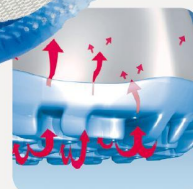

ESD-Safety shoes light Low shoe black ESD

Art. 31027

light

- ▶ Size 35-48
- ▶ CE, EN ISO 20345:2011, S2, SRA
- ▶ Microfibre, black
- ▶ Perspiration absorbing special lining with silver fibre
- ▶ Instep area with lacing
- ▶ Non-slip PU walking sole
- ▶ Steel toe cap
- ▶ Replaceable acc Wave insole (article no. 3557)
- ▶ Sanitized treated
- ▶ ESD dissipative according to DIN EN 61340
- ▶ Suitable for heel and foot lift

A[®]micro

TECHNOLOGY

OUTSOLE

- 1_ ESD dissipative according to DIN EN 61340
- 2_ SRA slip resistance according to EN ISO 20345:2011
- 3_ Lightweight PU-sole with high slip resistance and shock absorption
- 4_ Fuel resistance

3557
Size 35-48 (closed)

3556
Size 35-48 (open)

steel toe-cap