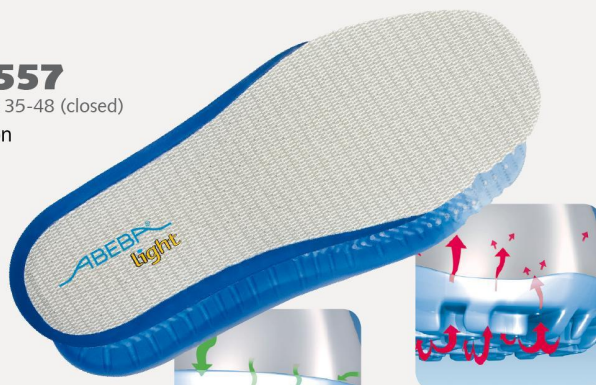

ESD-Safety shoes light Low shoe black ESD

Art. 31027

light

- ▶ Size 35-48
- ▶ CE, EN ISO 20345:2011, S2, SRA
- ▶ Microfibre, black
- ▶ Perspiration absorbing special lining with silver fibre
- ▶ Instep area with lacing
- ▶ Non-slip PU walking sole
- ▶ Steel toe cap
- ▶ Replaceable acc Wave insole (article no. 3557)
- ▶ Sanitized treated
- ▶ ESD dissipative according to DIN EN 61340
- ▶ Suitable for heel and foot lift

A[®]micro

TECHNOLOGY

OUTSOLE

- 1_ ESD dissipative according to DIN EN 61340
- 2_ SRA slip resistance according to EN ISO 20345:2011
- 3_ Lightweight PU-sole with high slip resistance and shock absorption
- 4_ Fuel resistance

3557
Size 35-48 (closed)

3556
Size 35-48 (open)

steel toe-cap