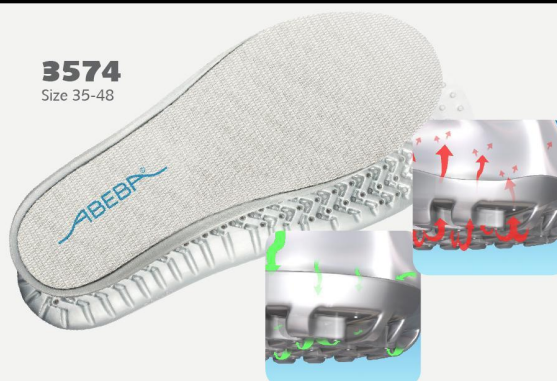

ESD-Occupational Shoes Dynamic Clog black/ red ESD

ABEBA®

Art. 37332

DYNAMIC

- ▶ Size 35-48
- ▶ CE, EN ISO 20347:2012, OB, FO,E,A, SRC
- ▶ TÜV GS-tested safety DIN 4843 part 100 paragraph 3.1v.8/93
- ▶ Microfibre, black/ red
- ▶ Heel strap non-foldable, adjustable
- ▶ Non-slip TPU walking sole
- ▶ Replaceable acc Wave insole (article no. 3574)
- ▶ Sanitized treated
- ▶ ESD dissipative according to DIN EN 61340

A^{micro}

TECHNOLOGY

OUTSOLE

- 1_ ESD dissipative according to DIN EN 61340
- 2_ SRC slip resistance according to EN ISO 20347:2012
- 3_ Sole with high slip resistance
- 4_ Animal fats, oil and fuel resistant
- 5_ Fuel resistance

3574
Size 35-48

HEEL STRAP
fixed with adjustable
fastening