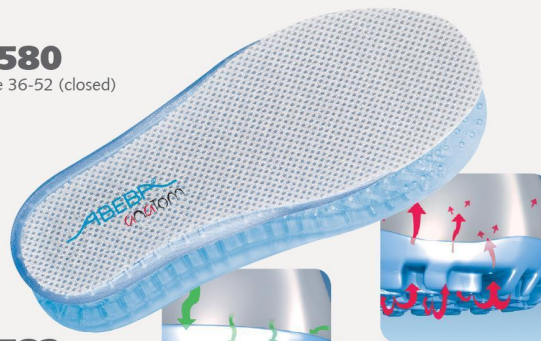

# Safety shoes anatom Sandal white ESD

ABEBA®

**Art. 2616**

anatom

- ▶ Size 36-50
- ▶ CE, EN ISO 20345:2011, S1, SRC
- ▶ Microfiber, perforated, white
- ▶ Perspiration absorbing special lining with silver fibre
- ▶ Adjustable instep area
- ▶ Double velcro fastening
- ▶ Shock absorbant PU midsole
- ▶ Non-slip PU walking sole
- ▶ Steel toe cap
- ▶ Replaceable acc Wave insole (article no. 3580)
- ▶ Sanitized treated
- ▶ ESD dissipative according to DIN EN 61340
- ▶ Reflective material
- ▶ Suitable for hygienically demanding areas
- ▶ Reflective material

**3580**

Size 36-52 (closed)

**3582**

Size 36-52 (open)

steel toe-cap

ASYMMETRICAL HEEL