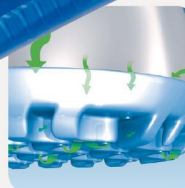

steel toe-cap