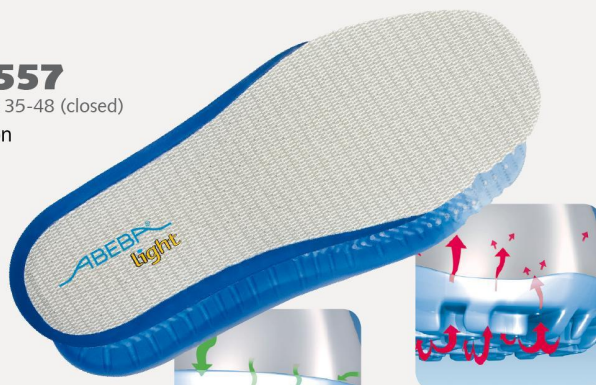

TECHNOLOGY

OUTSOLE

1. 1_ ESD dissipative according to DIN EN 61340
2. 2_ SRA slip resistance according to EN ISO 20345:2011
3. 3_ Lightweight PU-sole with high slip resistance and shock absorption
4. 4_ Fuel resistance

3557
Size 35-48 (closed)

3556
Size 35-48 (open)